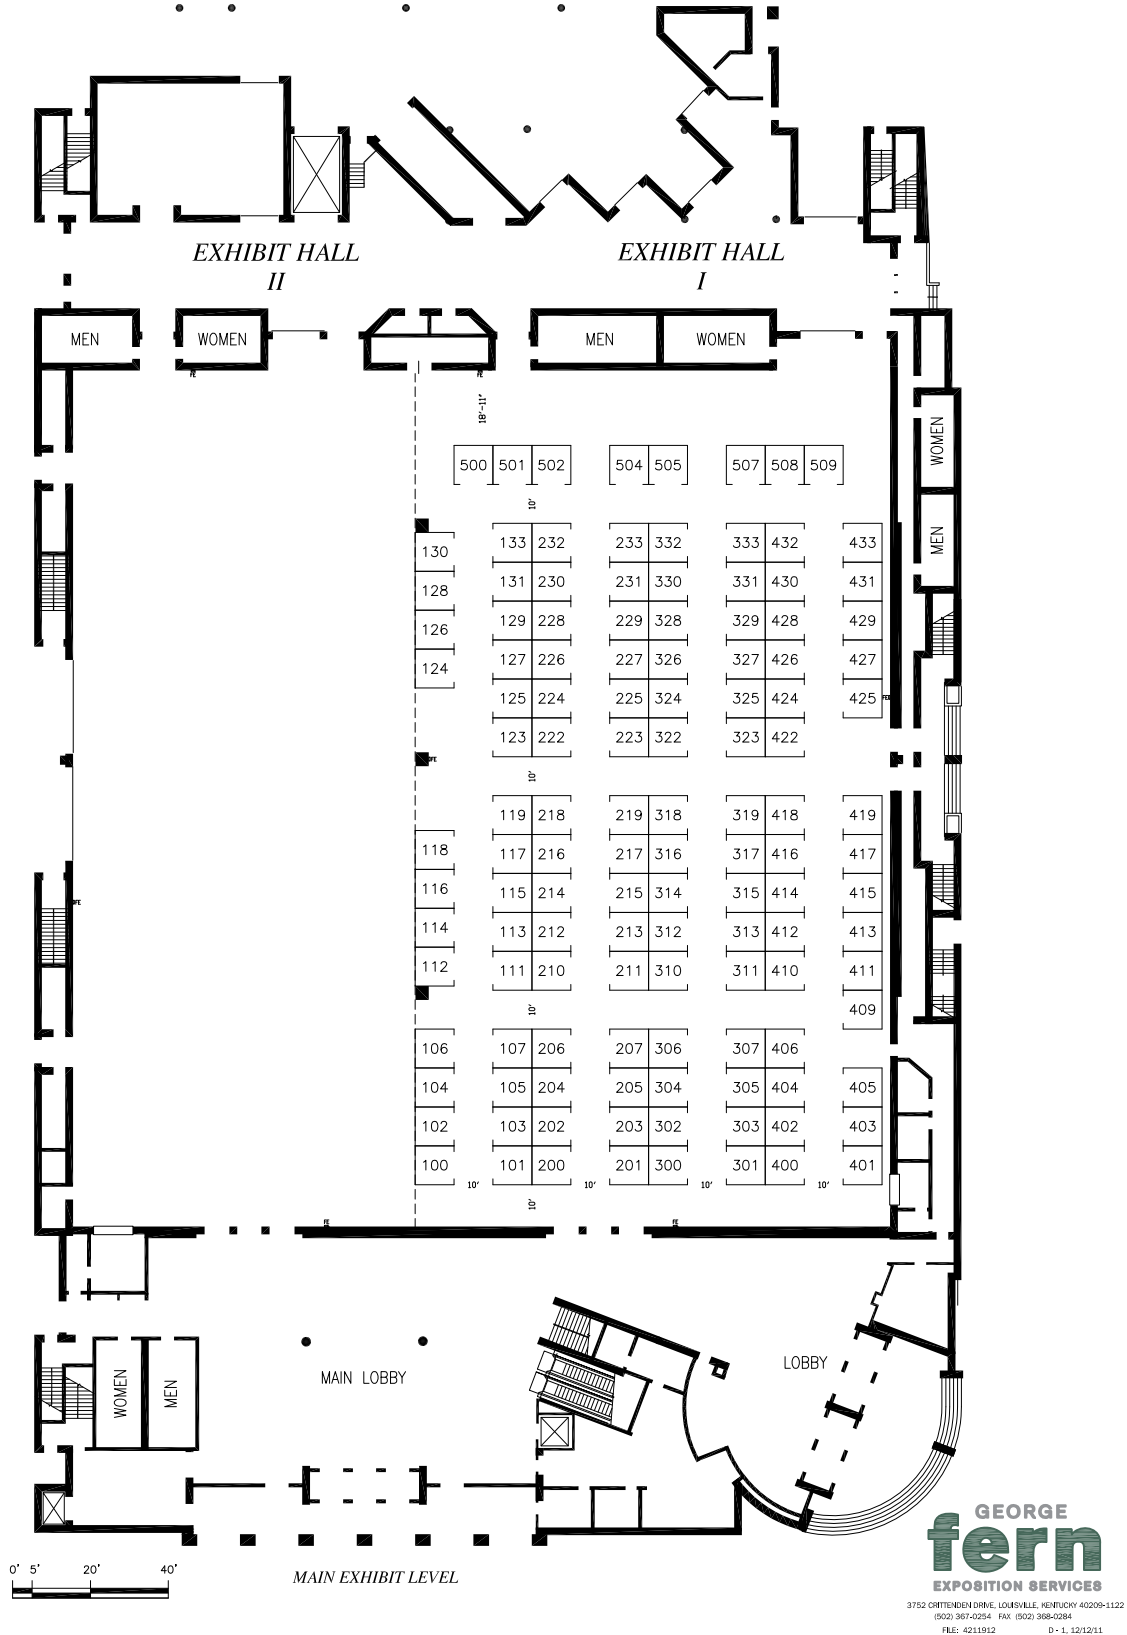

# NORTHERN KENTUCKY CONVENTION CENTER COVINGTON, KENTUCKY

TOTAL OF 124 EXHIBIT BOOTHS SHOWN.  
ALL BOOTHS 10' DEEP X 10' WIDE UNLESS OTHERWISE INDICATED.